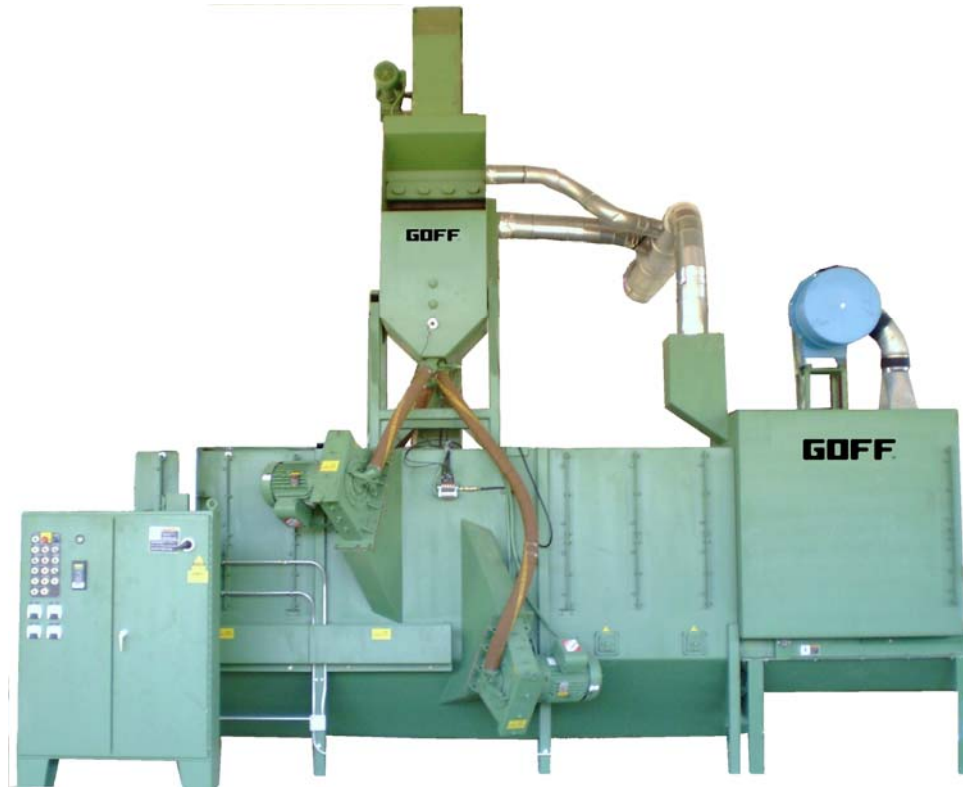

Goff Model SB 425

GOFF®

"Blasting Solutions"

Goff Model SB 425

Cast Wear Resistant Rollers in Blast Zone

No Pit Required

Single 30" Air Wash Lip Separator

Cleans Fabrications

(4) 25 HP Blast Wheels

Cleans Beams 24" W x 42" H

End View Showing Blow-off Module

Going in Dirty

Coming Out Clean