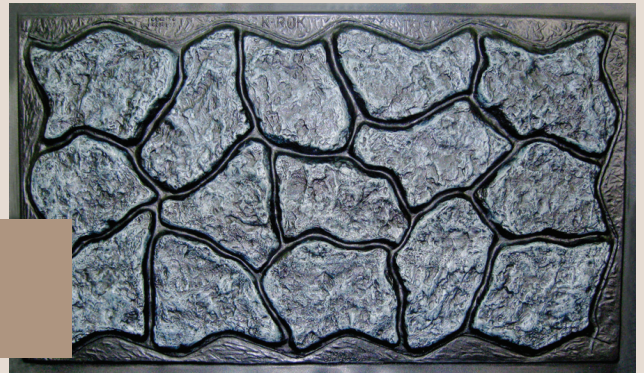

Foundation Cover / Skirting

Create an attractive, rustic appearance with this single molded A.B.S. material.
K-ROK Skirting won't scratch, dent or rattle.

K-ROK Panel

Granite

2923259 32" x 60" PANEL / Granite

2923659 36" x 60" PANEL / Granite

2924859 48" x 60" PANEL / Granite

K-ROK Panel

Sandstone

2923255 32" x 60" PANEL / Sandstone

2923655 36" x 60" PANEL / Sandstone

2924855 48" x 60" PANEL / Sandstone

K-ROK Panel