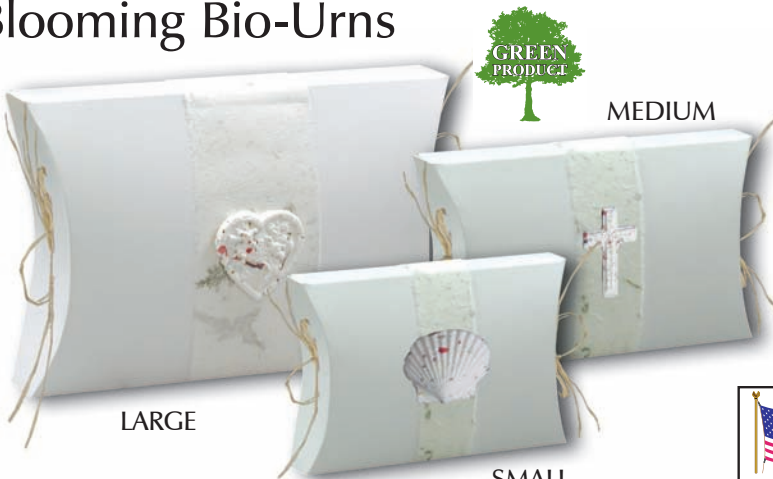

30-N-210

Blooming Bio-Urns

LARGE

MEDIUM

SMALL

Suitable for water burials or "green" burials in the ground. Each urn comes with adornment, biodegradable bag and biotwine. Blooming Bio-Urns are biodegradable memorial urns that are handcrafted using old-world paper making techniques. Blooming Bio-Urns are created from recycled materials, making them an Earth/Eco friendly "green" product made entirely in the USA. Each urn comes with a blooming expression adornment which can be planted in the garden or special place where it will grow into twelve different types of perennial wildflowers, blooming year after year in honor of your loved one.