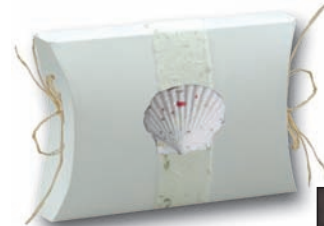

Teddy Bear on Solid
Walnut with Cherry Finish

Small Blooming Bio-Urn

See Page 22 for full details. 35 c.i., 1" x 7" x 5"

30-N-102

Choose your
adornment