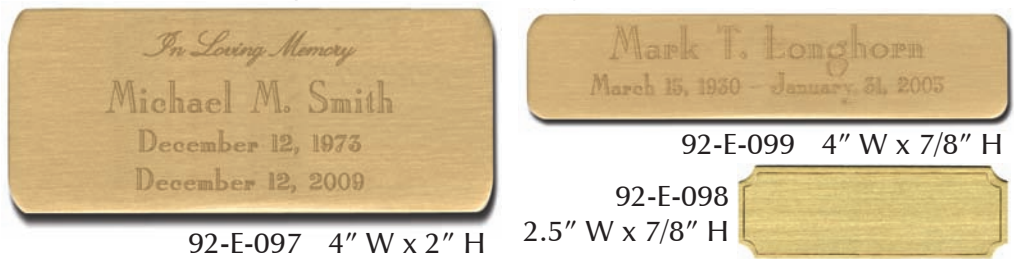

Appliques

Bronze Appliques

A great addition to any urn or flag case. Solid Bronze, self-adhesive, 2.5" Diameter.

Brass Nameplates

Self-adhesive brass nameplate can be used on flag cases, urns etc.

CRESCENT