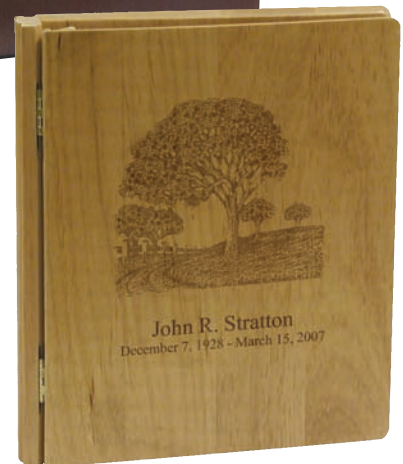

Oak Finish - Road Home
Custom