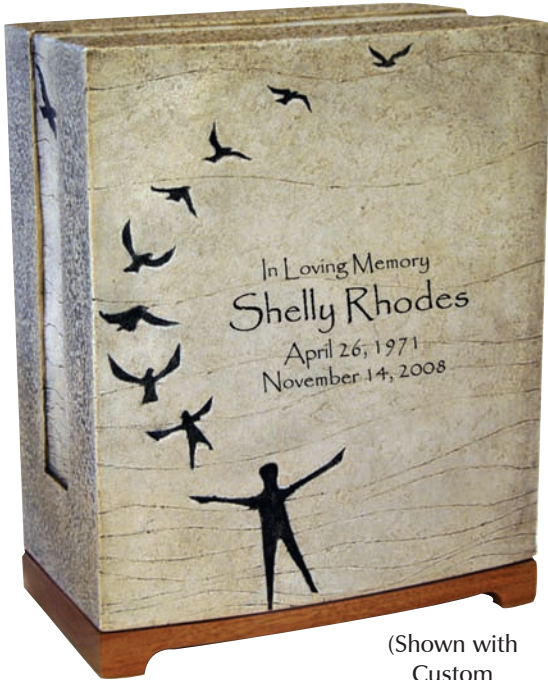

The Everafter Urn Collection

In Flight Cultured Stone Urn & Keepsakes

Our In Flight Urn is truly a beautiful work of artist imagination. A wonderful image capturing the feeling of eternal flight carved gently into the cultured stone. This amazing Vessel sits atop a classic Mahogany Base. Bottom loading. 8.25" W. x 5" D. x 10.25" H., 200 C. I., 12 lbs.

30-R-1001

(Shown with Custom Engraving)