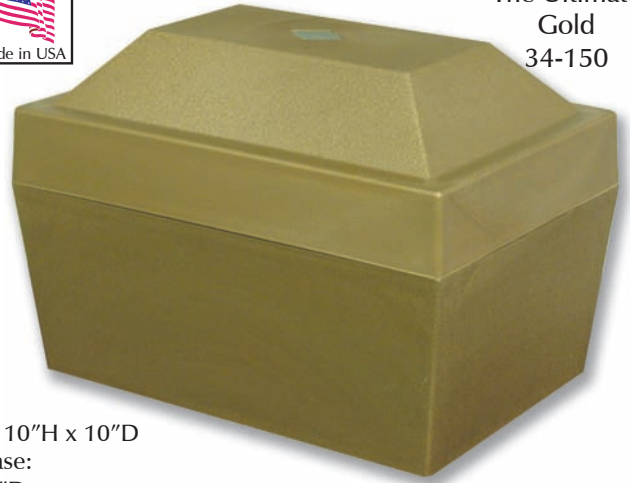

Ideal in...

...a Garden

...a Favorite Place

...a Cemetery

Urn Vaults

The Ultimate
White
34-150

The Ultimate
Gold
34-150

Outer Dim: 14.5"W x 10"H x 10"D
Inner Dimension at Base:
12.7"W x 9.6"H x 8.5"D