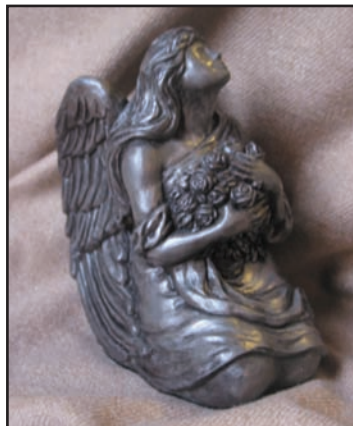

Antique Pewter
30-A-005